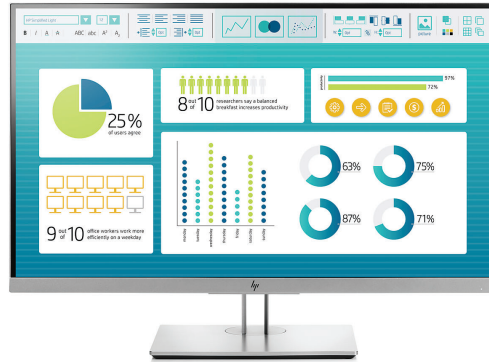

HP EliteDisplay E273 27-inch Monitor

Style meets substance in a strikingly modern business display crafted for optimal viewing, productivity, and ergonomics. The HP EliteDisplay E273 27-inch Monitor has a 3-sided micro-edge bezel for seamless multi-display tiling and 4-way adjustability so you can comfortably power through your day.

Break the boundaries

- Expand your productivity with uninterrupted views of one screen or many with a 3-sided micro-edge bezel that supports virtually seamless arrays.¹ Get crisp visuals from any angle on the 1920 x 1080 Full HD resolution², 27 diagonal IPS screen.

Work comfortably

- Find your most comfortable, productive position with adjustable tilt, height, swivel, and up to 150 mm height adjustment settings. Use pivot rotation to customize portrait or landscape views when using multiple displays.¹